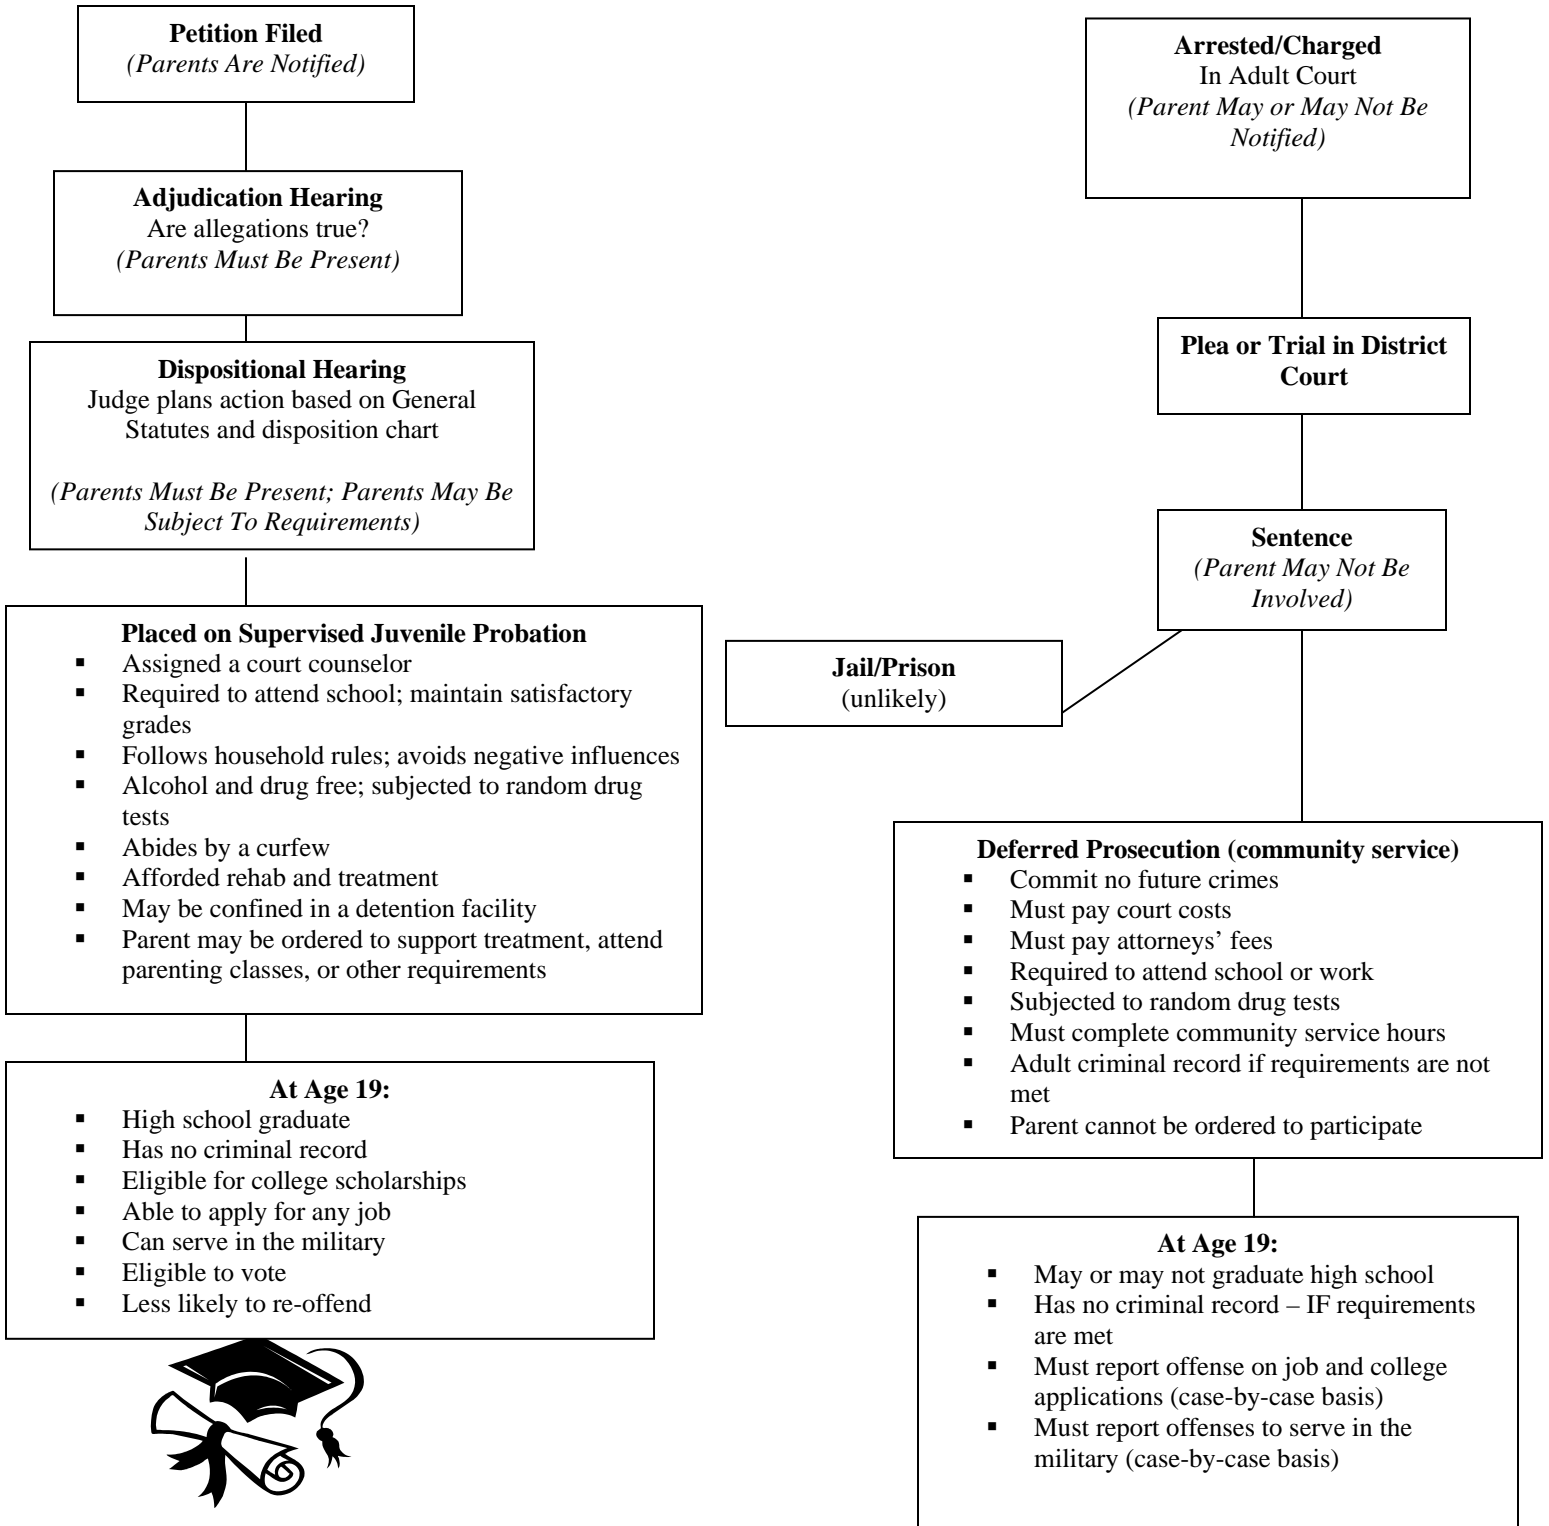

**Scenario A: A youth is charged with misdemeanor possession of marijuana, the first offense.**

**Juvenile System:**

**Adult System:**

**Rejected**

**Scenario B: A youth is charged with felony breaking and entering by entering an open window of a friend's house and taking video games.**

**Juvenile System:**

**Adult System:**

**Scenario C: A youth is charged with several counts of armed robbery.**

**Juvenile System:**

**Adult System:**