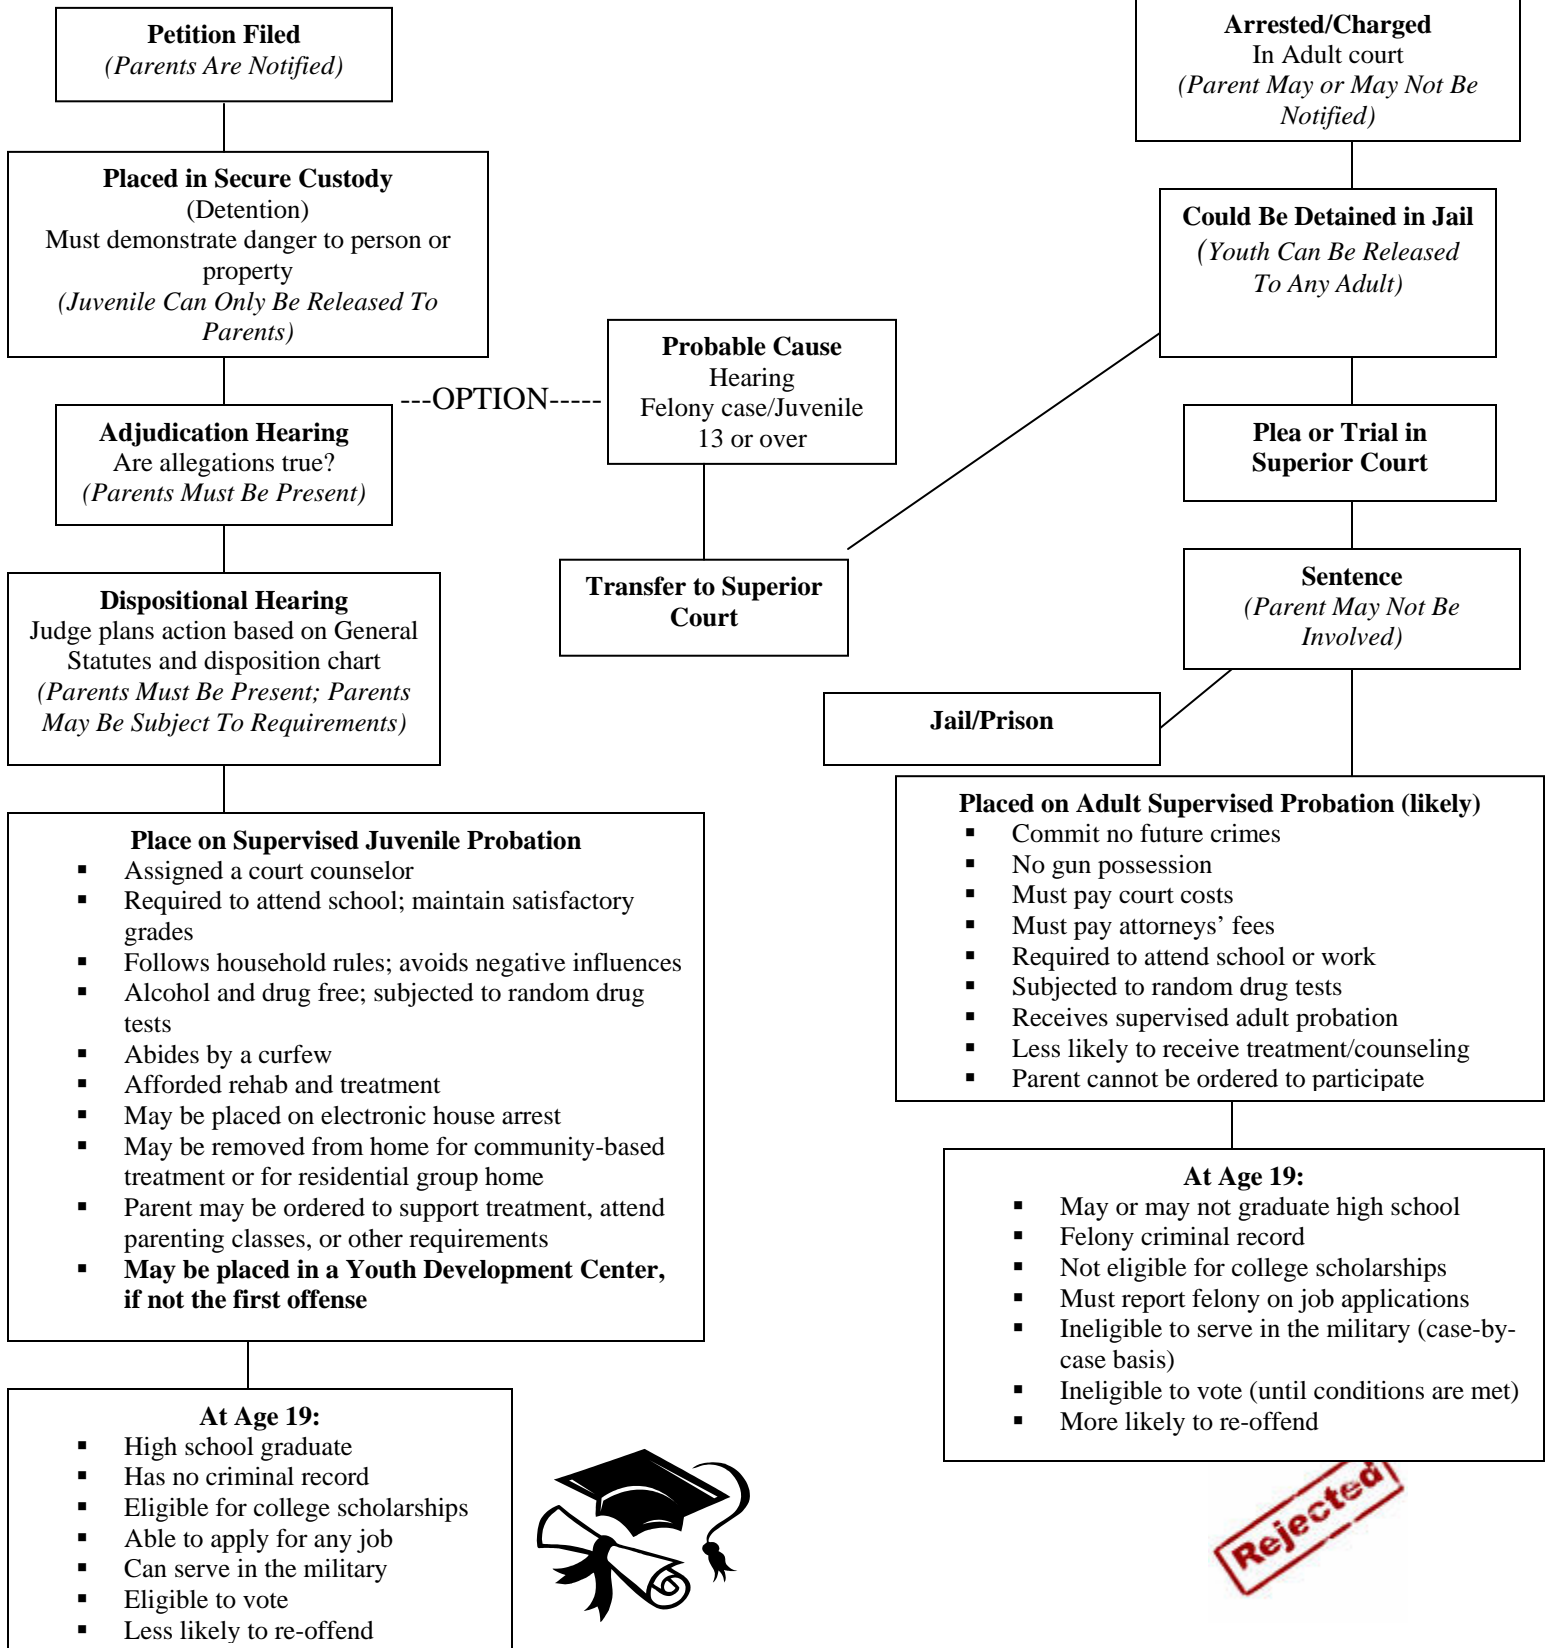

**Scenario A: A youth is charged with misdemeanor possession of marijuana, the first offense.**

**Juvenile System:**

**Adult System:**

**Rejected**

**Scenario B: A youth is charged with felony breaking and entering by entering an open window of a friend's house and taking video games.**

**Juvenile System:**

**Adult System:**

**Scenario C: A youth is charged with several counts of armed robbery.**

**Juvenile System:**

**Adult System:**